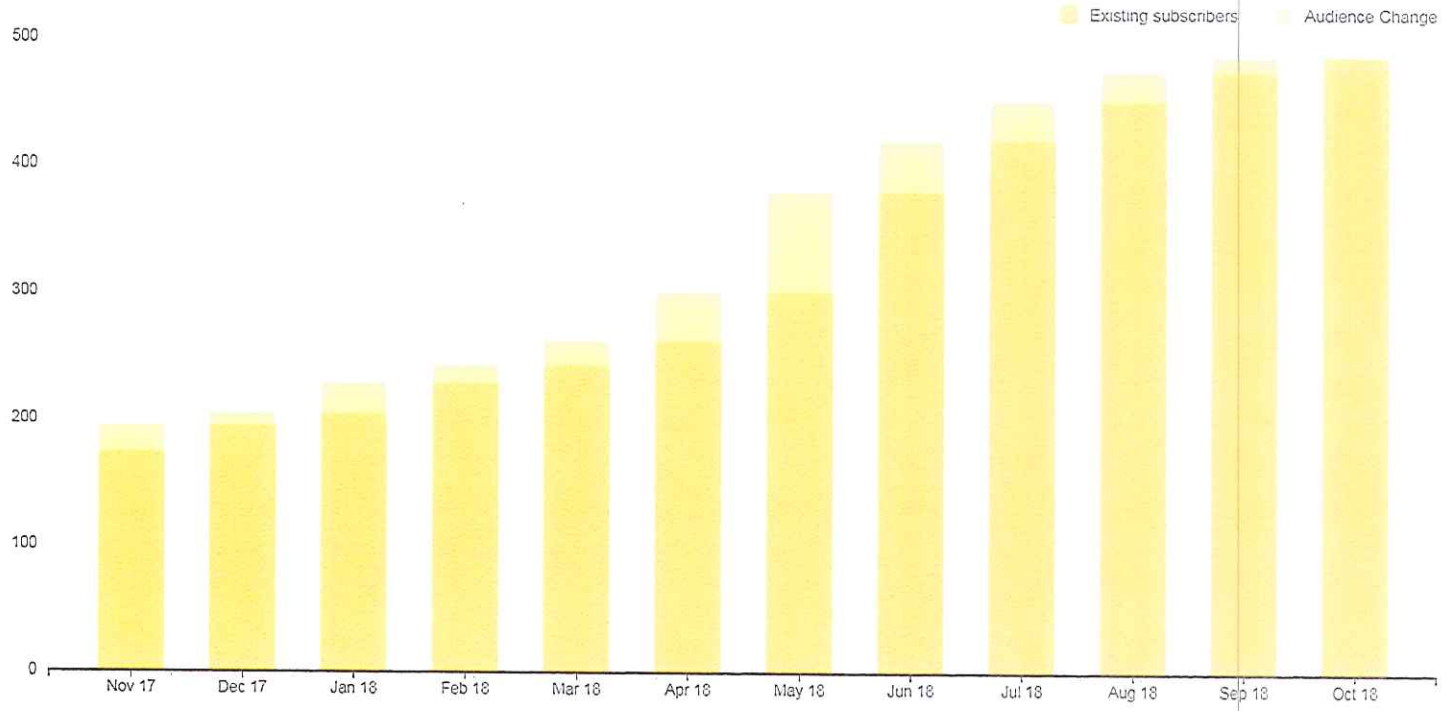

List performance

Average open rate**57.0% Average click rate****13.8%**

Create

Audience Growth

Since last campaign

Windows taskbar showing icons for Mailchimp, Analytics, Inbox, 2018-11..., Skype, and List Dash. System tray shows 10:52 AM 11/6/2018.