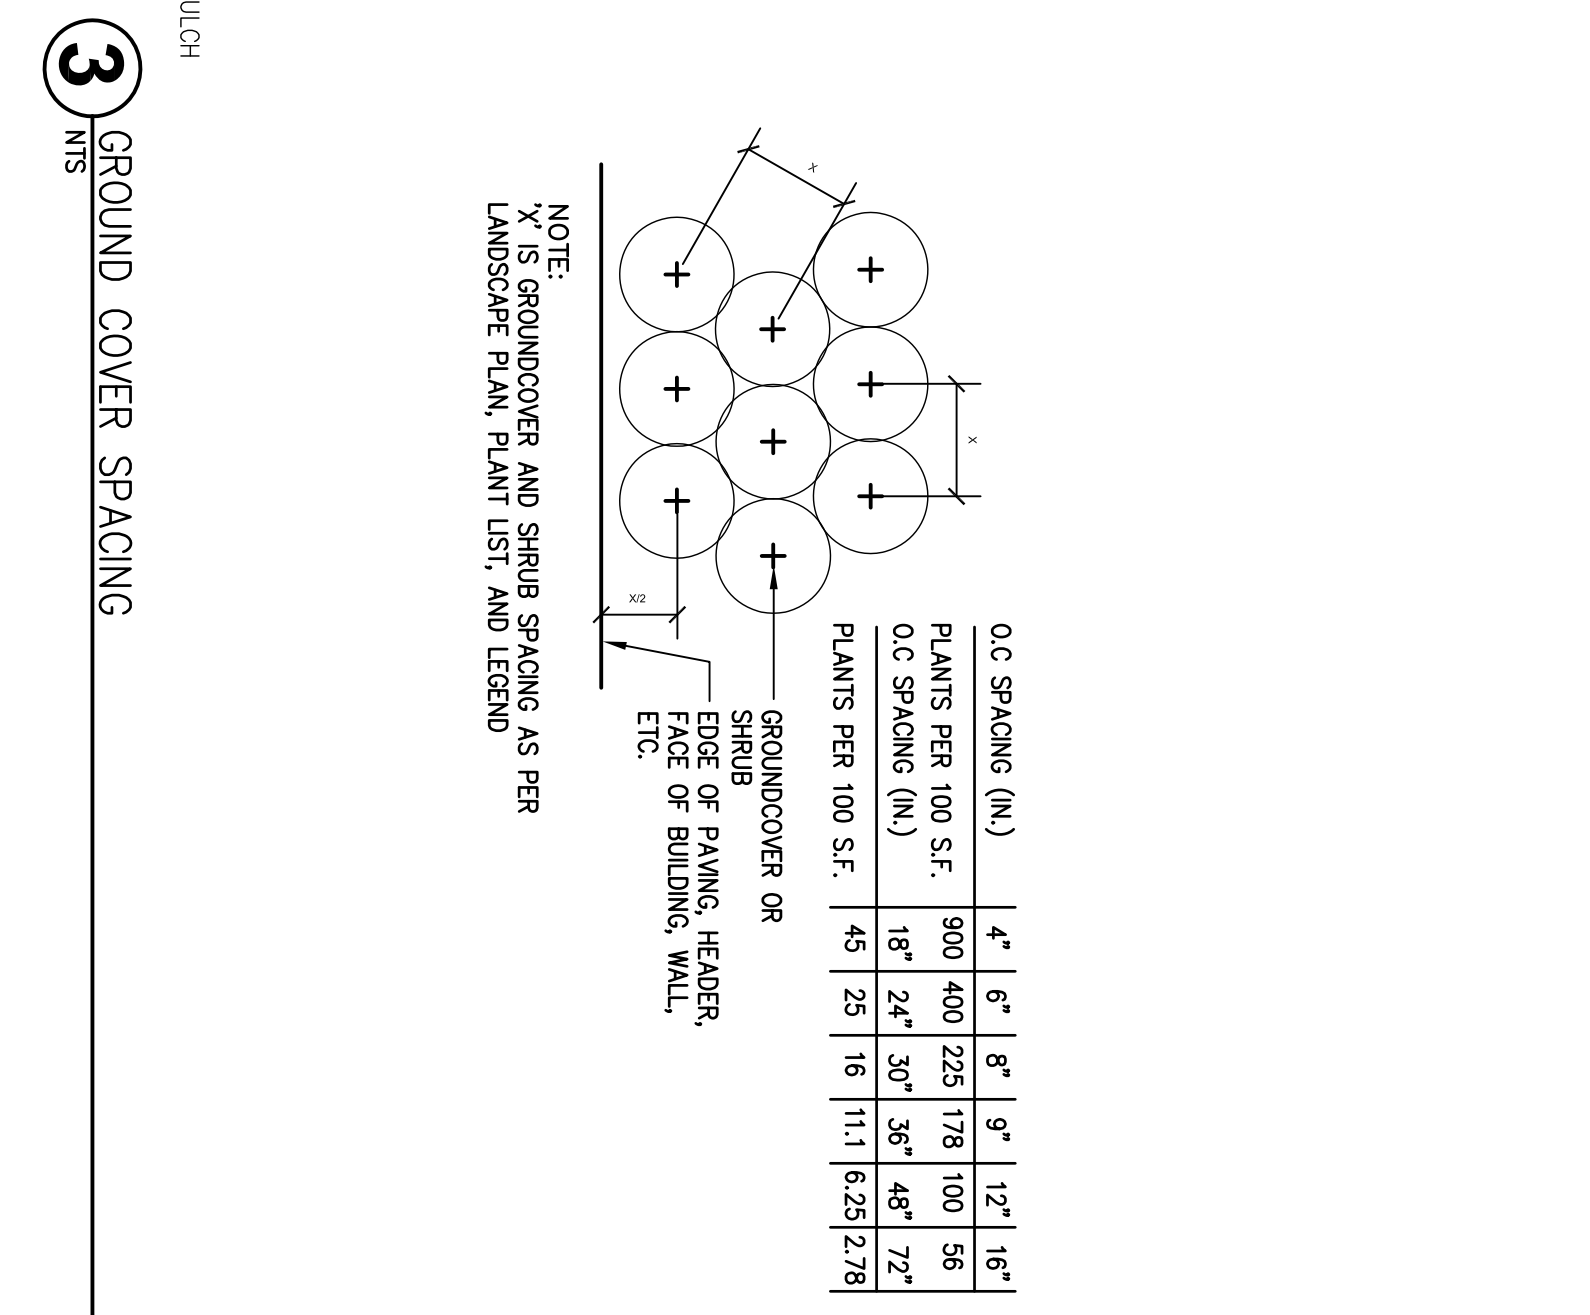

BRUCE JETT ASSOCIATES
landscape architects

DISCOVERY BAY BLVD.
STREETSCAPE
IMPROVEMENTS
DISCOVERY BAY, CA.

10		
9		
8		
7		
6		
5		
4	08.25.10	100% CDS
3	07.30.10	90% CDS
2	06.16.10	50% CDS
1	05.10.10	CONCEPTUAL DESIGN
NO.	DATE	ISSUE/REVISION

DATE: 07.30.2010
SCALE: SEE SCALE

LANDSCAPE
DETAILS

L 3.01