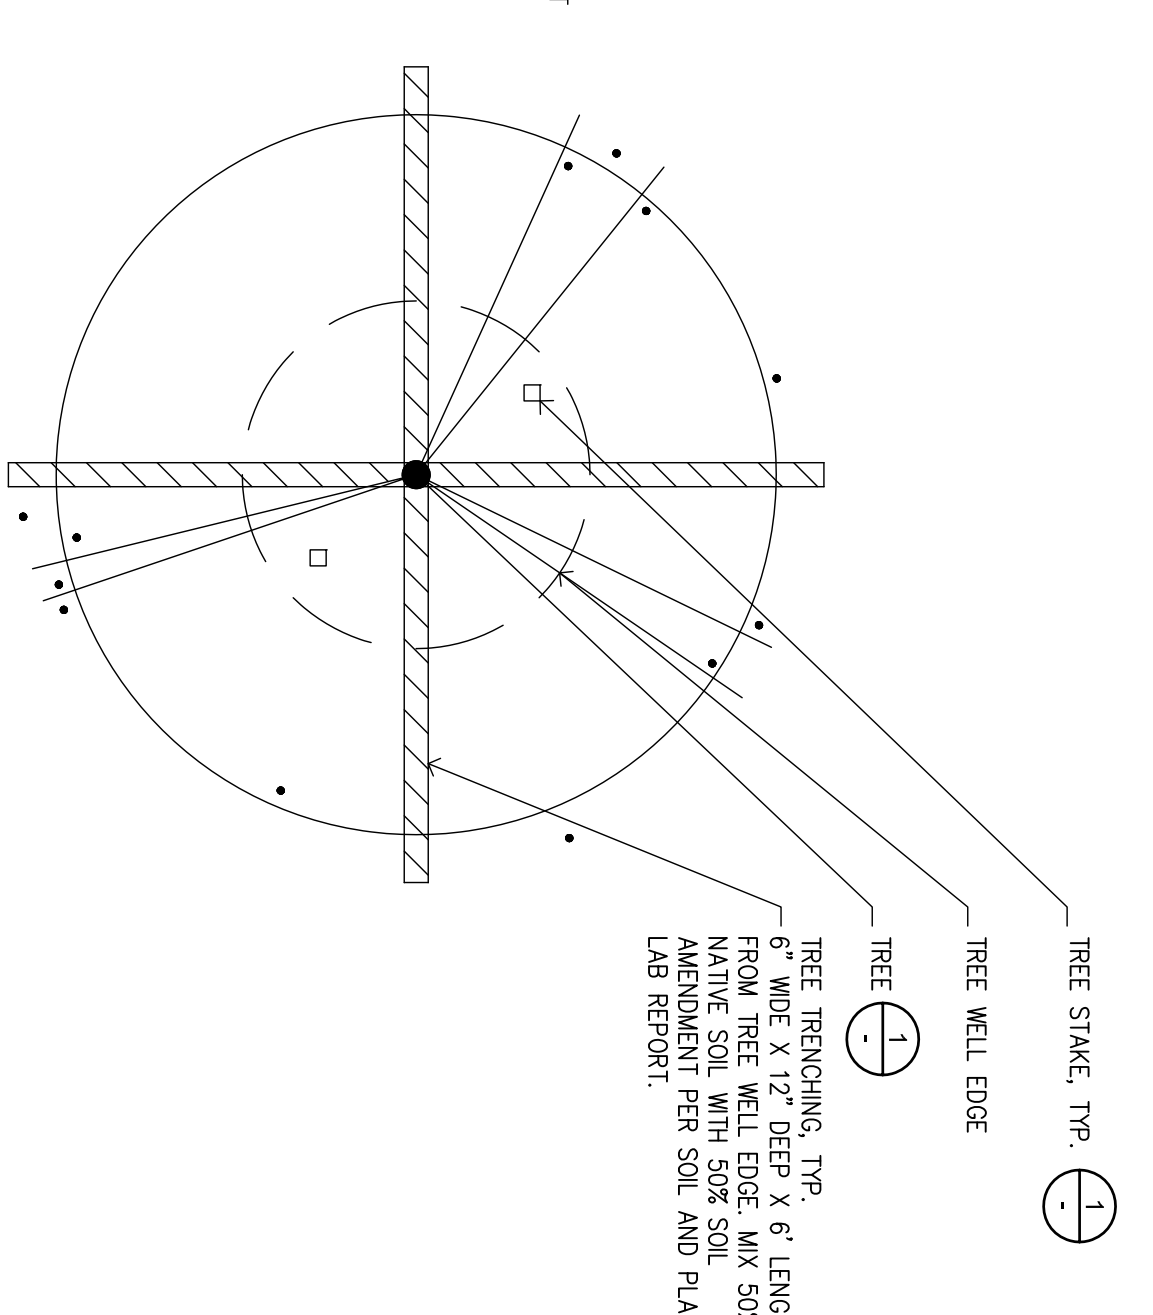

BRUCE JETT ASSOCIATES
landscape architects

DISCOVERY BAY BLVD.
STREETSCAPE
IMPROVEMENTS
DISCOVERY BAY, CA.

10		
9		
8		
7		
6		
5		
4	08.25.10	100% CDS
3	07.30.10	90% CDS
2	06.16.10	50% CDS
1	05.10.10	CONCEPTUAL DESIGN
NO.	DATE	ISSUE/REVISION

DATE: 07.30.2010
SCALE: SEE SCALE

LANDSCAPE
DETAILS

L 3.01