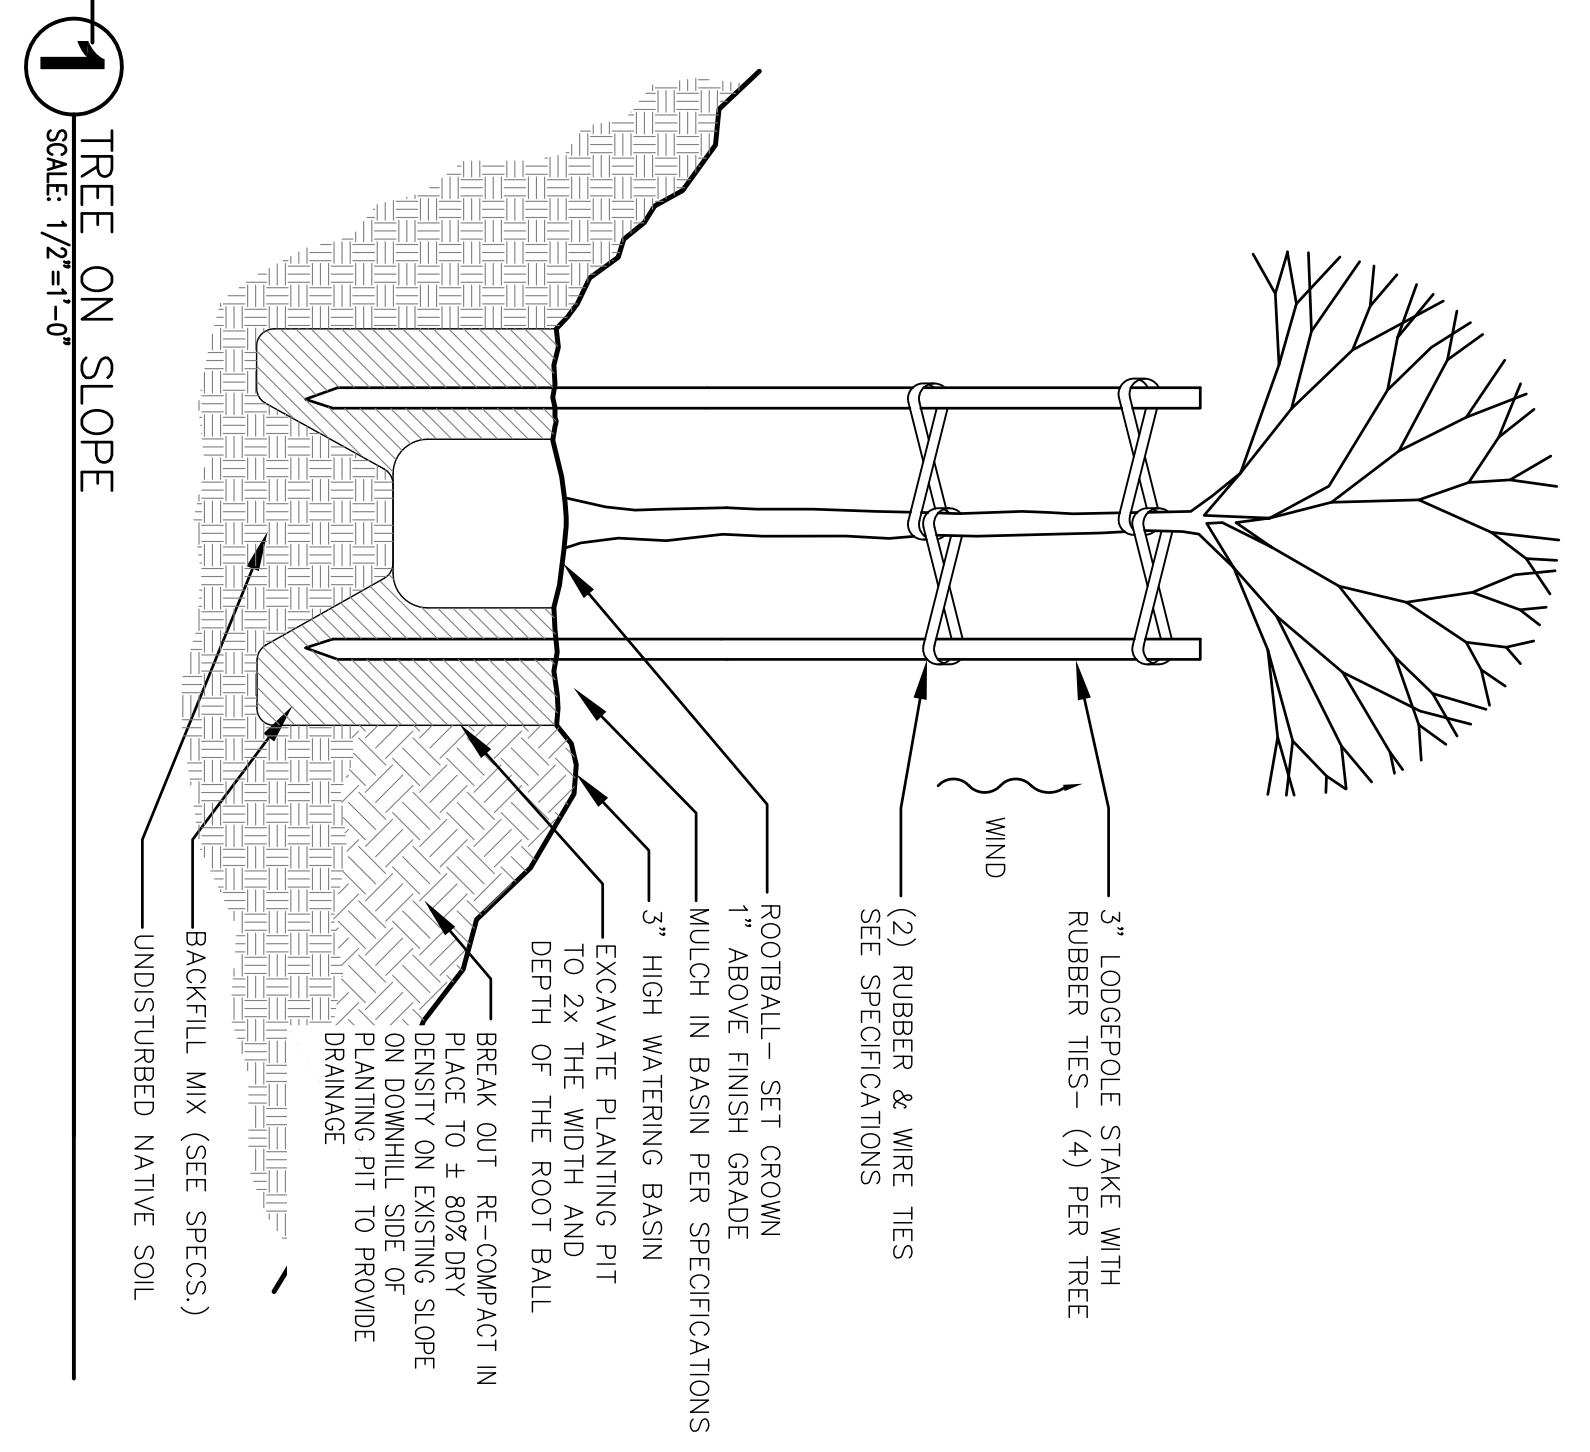

BRUCE JETT ASSOCIATES
landscape architects

DISCOVERY BAY BLVD.
STREETSCAPE
IMPROVEMENTS
DISCOVERY BAY, CA.

10		
9		
8		
7		
6		
5		
4	08.25.10	100% CDS
3	07.30.10	90% CDS
2	06.16.10	50% CDS
1	05.10.10	CONCEPTUAL DESIGN
NO.	DATE	ISSUE/REVISION

DATE: 07.30.2010
SCALE: SEE SCALE

LANDSCAPE
DETAILS

L 3.01