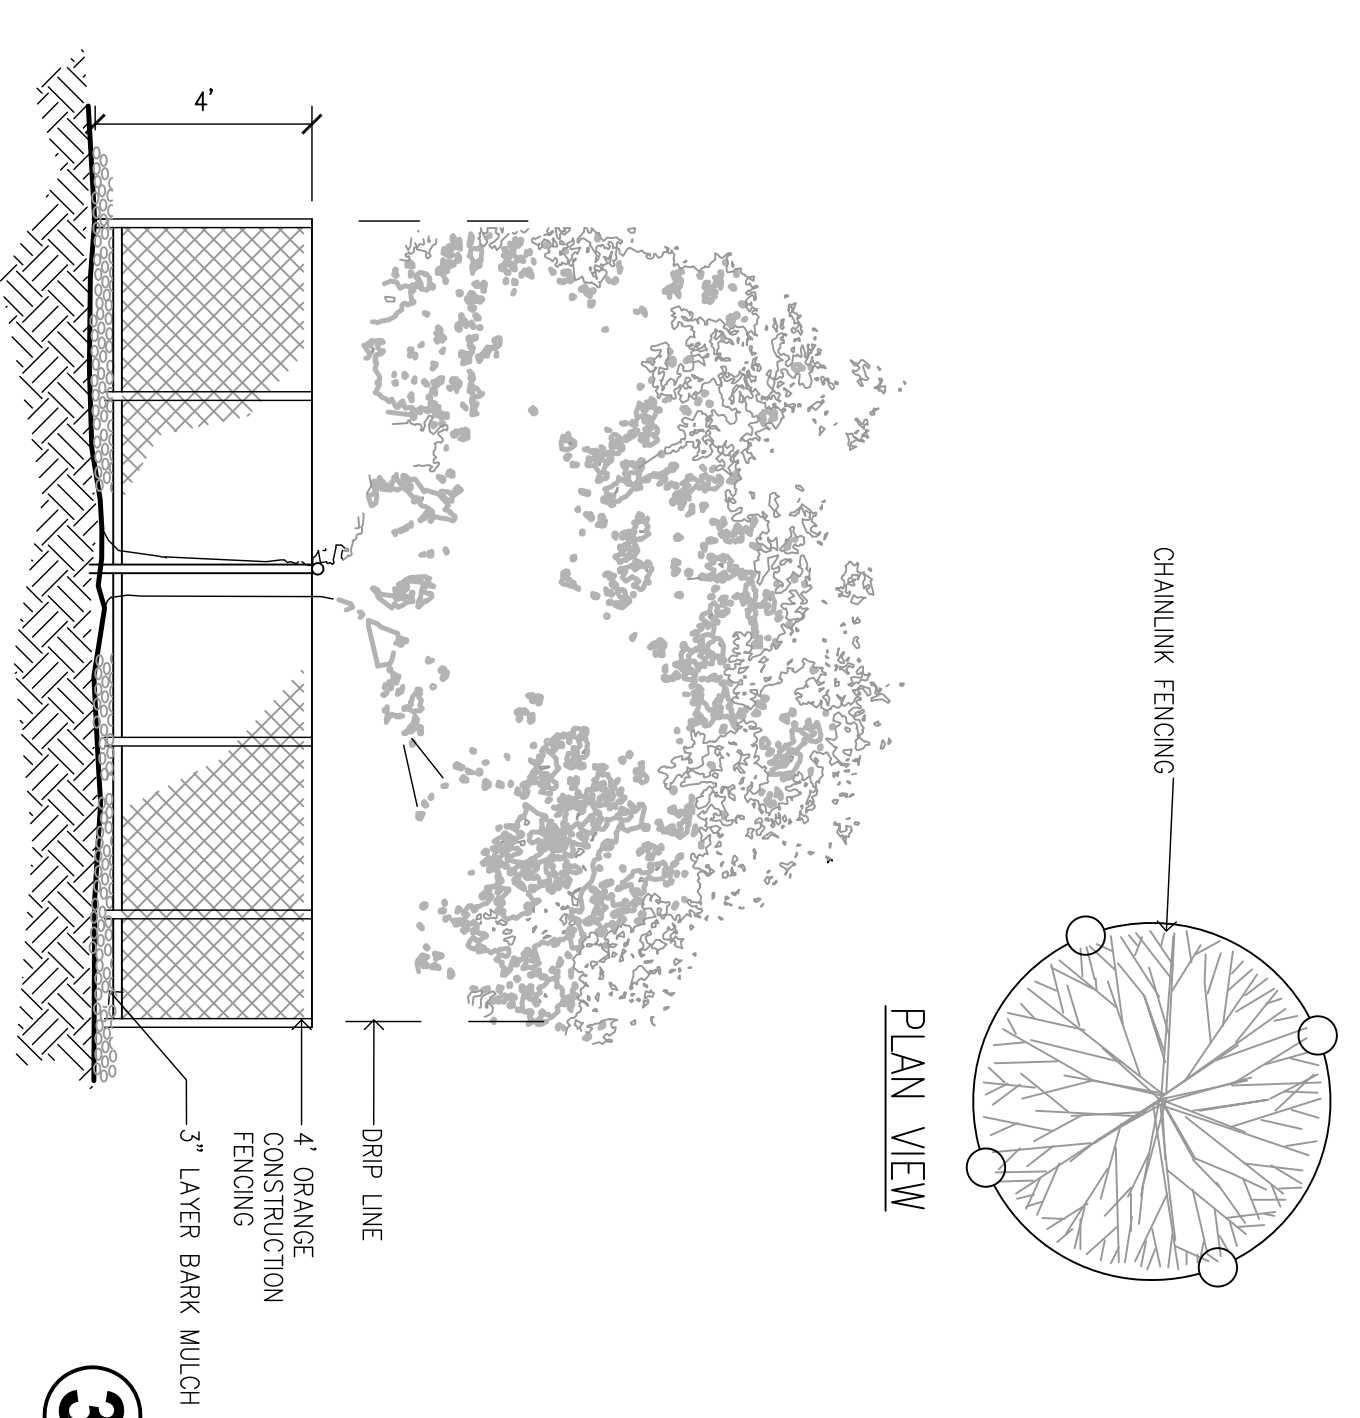

BRUCE JETT ASSOCIATES
landscape architects

DISCOVERY BAY BLVD.
STREETSCAPE
IMPROVEMENTS
DISCOVERY BAY, CA.

10		
9		
8		
7		
6		
5		
4	08.25.10	100% CDS
3	07.30.10	90% CDS
2	06.16.10	50% CDS
1	05.10.10	CONCEPTUAL DESIGN
NO.	DATE	ISSUE/REVISION

DATE: 07.30.2010
SCALE: SEE SCALE

LANDSCAPE
DETAILS

L 3.01